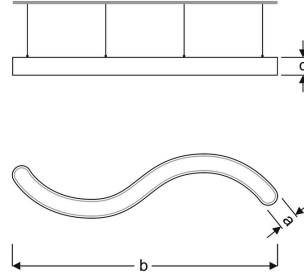

SEVA

ARCHITECTURAL LINEAR LUMINAIRES

VAR01 1870N SS30

VAR01 1870N SS40

VAR01 1870N SS60

MECHANICAL SPECS / MEKANİK ÖZELLİKLER

Application Areas Uygulama Alanları	Sales room - Residential areas - Hospital - Commercial building
Luminaire Type Ürün Tipi	LED Architectural Pendant
Luminaire Body Ürün Gövdesi	Luminaire body DKP steel. Electrostatic powder coating
Luminaire Diffuser Ürün Difüzörü	Opal diffuser
Luminaire Colour Ürün Gövde Rengi	S : Ral 9005 Jet black / B : Ral 9016 Traffic White / G : Ral 9006 Grey
Ingress Protection (IP) Rating IP Sınıfı	IP40
Impact Resistance (IK) Rating IK Sınıfı	IK02